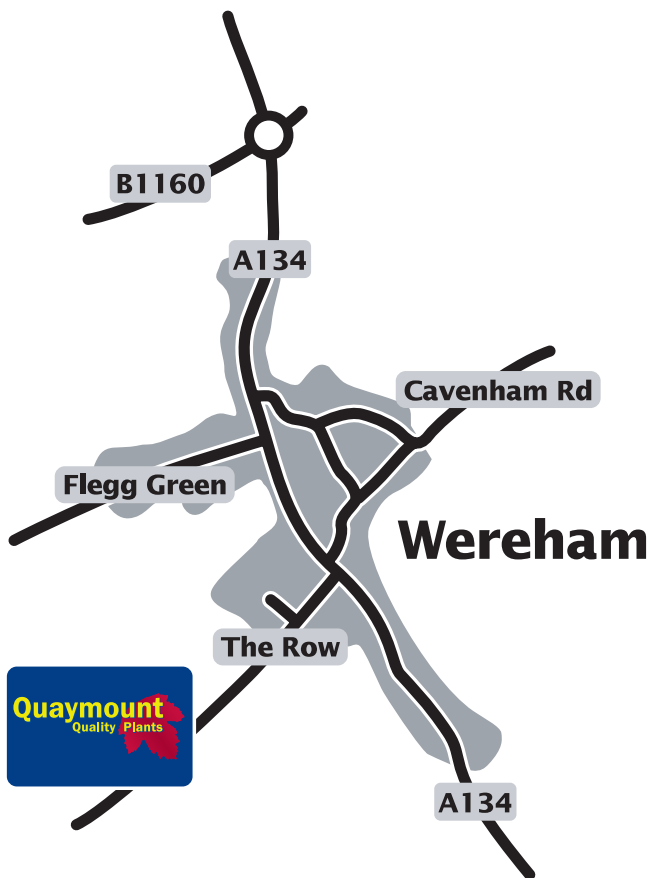

How to Find Us

Kings Lynn, Downham Mkt & Swaffham

Thetford & Brandon

Quaymount Ltd
The Nursery ■ The Row ■ Wereham
Kings Lynn ■ Norfolk ■ PE33 9AY

Telephone: 01366 500691
Fax: 01366 500116

www.quaymountplants.co.uk