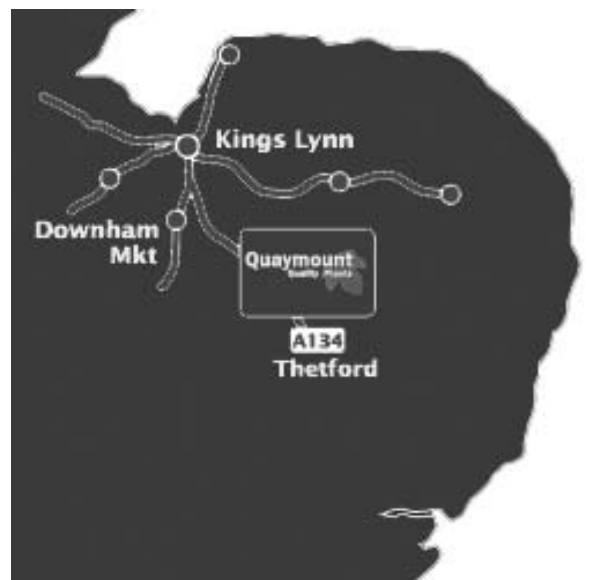

How to Find Us

Kings Lynn, Downham Mkt & Swaffham

Thetford & Brandon

Quaymount Ltd
The Nursery ■ The Row ■ Wereham
Kings Lynn ■ Norfolk ■ PE33 9AY

Telephone: 01366 500691
Fax: 01366 500116

www.quaymountplants.co.uk